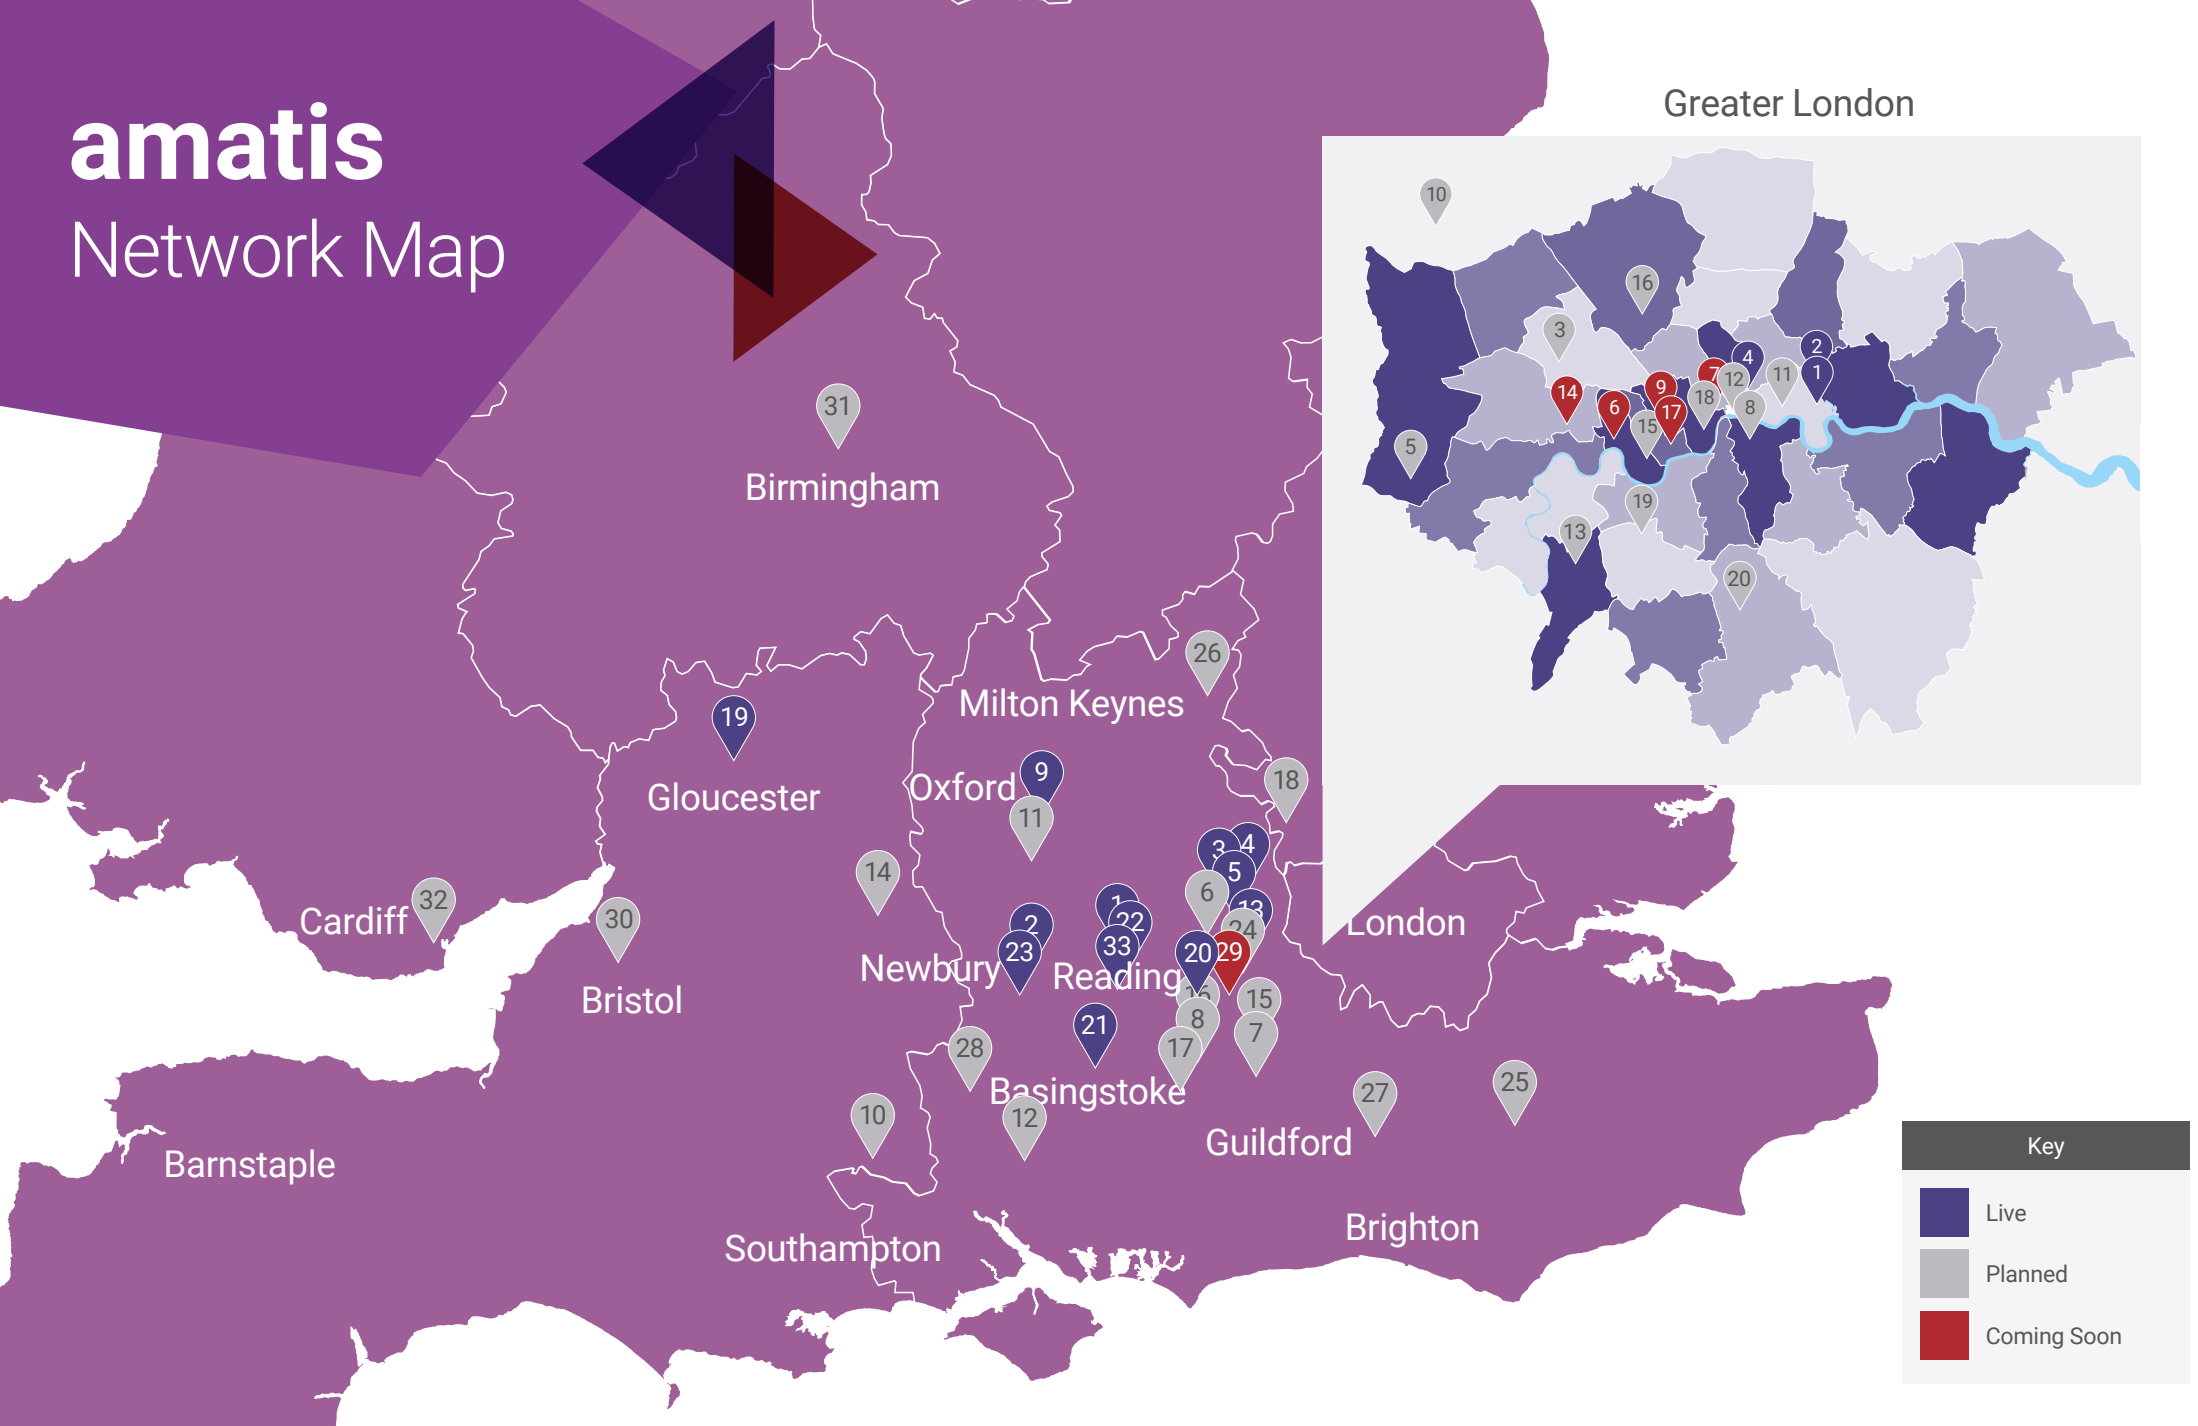

amatis

Network Map

United Kingdom Locations

- 1 Reading, RG30 1EA
- 2 Newbury, RG14 2EZ
- 3 Slough LD4, SL1 4AX
- 4 Slough LD5, SL1 4AX
- 5 Slough LD6, SL1 4AX
- 6 Maidenhead, SL6 1RG
- 7 Guildford, GU1 4BD
- 8 Farnborough, GU14 6N
- 9 Oxford, OX1 1RH
- 10 Salisbury, SP1 3TR
- 11 Abingdon on Thames, OX14 3RG
- 12 Winchester, SO23 8DG
- 13 Slough, SL1 1YW
- 14 Swindon, SN1 1QT
- 15 Woking, GU22 7PJ
- 16 Camberely, GU15 2JB
- 17 Farnham, GU9 7LQ
- 18 Hemel Hempstead, HP3 9EB
- 19 Gloucester, GL1 2JA

- 20 Bracknell, RG12 1JG
- 21 Basingstoke, RG21 3BX
- 22 Reading Central, RG1 2JB
- 23 Newbury, RG14 5QR
- 24 Windsor, SL4 1ET
- 25 Tunbridge Wells, TN4 9TN
- 26 Milton Keynes, MK2 2NX
- 27 Crawley, RH10 8BH
- 28 Andover, SP10 2JB
- 29 Ascot, SL5 7AJ
- 30 Bristol, BS8 2EU
- 31 Birmingham Central, B3 1BA
- 32 Cardiff, CF14 1RD
- 33 Reading South, RG2 7JW

Greater London Locations

- 1 Telehouse North, E14 2AA
- 2 Telehouse East, E14 2AA
- 3 Wembley, HA9 7EX

- 4 Monument, EC3R 5AQ
- 5 London Heathrow - Skyport, TW6 2RT
- 6 Hammersmith, W6 9LQ
- 7 Covent Garden, WC2B 5HF
- 8 Southwark, SE1 4LT
- 9 Mayfair, W1J 5RR
- 10 Hayes, UB3 2HU
- 11 Stepney Green, E1 0HA
- 12 Faraday, EC4V 5BT
- 13 Kingston upon Thames, KT2 6RP
- 14 Ealing, W5 5DA
- 15 Fulham, SW6 1TH
- 16 Golders Green, NW11 7NL
- 17 South Kensington, SW3 3AL
- 18 Whitehall, SW1A 2DB
- 19 Wimbledon, SW19 4SR
- 20 Croydon, CR0 1SG