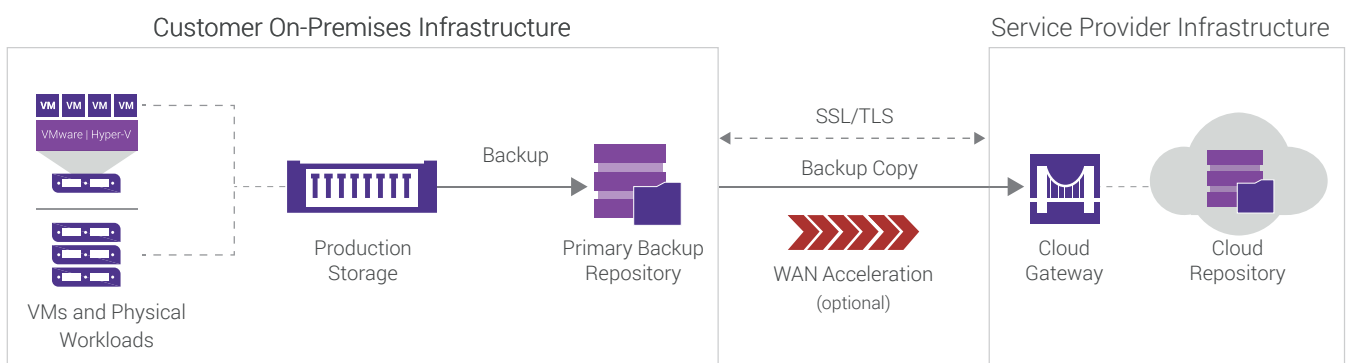

Reducing Recovery Time Point Objective

The Recovery Time Point Objective (RTPO) is measured from the last viable recovery point, to the time that all functionality is recovered. By utilising Veeam Cloud Connect you gain the ability to significantly reduce this time even if you have to fall back to your offsite back-up. Traditional back-up solutions, and in particular offsite back-ups, normally measure last viable restore point in days rather than hours or minutes. This is further hampered when offsite back-ups are offline and therefore delay recovery time.

By utilising a Veeam solution you can set the maximum Recovery Point Objective, i.e. the interval between snapshots of your data, based on the criticality of data and the risk to your business. This means that in terms of the Recovery Time Objective, return to normal service is expedited by the fact that all data and replicated VMs are instantly accessible online.

How Does Veeam Cloud Connect Work?

The Benefits of Utilising Veeam

Advantages	Veeam backup and replication	Legacy backup tools
Agentless	Yes	—
Built-in advanced replication	Yes	—
Instant WM recovery	Patented	—
Instant file-level recovery	Any OS and file system	Any Windows, maybe Linux
Instant application-item recovery	Any application and file system	Select application only
Automated recovery verification	Patented	—
Built-in, source-side compression and deduplication	Yes	—
Simple offsite backup	Yes	—
Storage agnostic	Yes	—
Easy to deploy and configure	15 minutes to self-setup	Weeks of extensive deployment